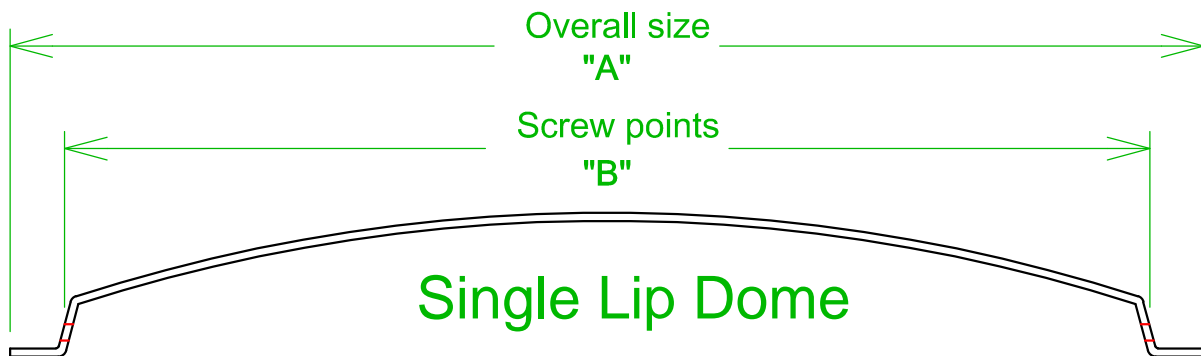

Woodroffe Skylights

Twin Lip Domes		
ORDER CODE	Overall Size "A"	Screw Points "B"
TL 400 x 400	590 x 590	550 x 550
TL 400 x 750	590 x 940	550 x 900
TL 400 x 900	590 x 1090	550 x 1050
TL 400 x 1200	590 x 1390	550 x 1350
TL 500 x 500	690 x 690	650 x 650
TL 500 x 750	690 x 940	650 x 900
TL 500 x 1000	690 x 1190	650 x 1150
TL 600 x 600	790 x 790	750 x 750
TL 600 x 800	790 x 990	750 x 950
TL 600 x 1200	790 x 1390	750 x 1350
TL 800 x 800	990 x 990	950 x 950
TL 900 x 900	1090 x 1090	1050 x 1050
TL 900 x 1200	1090 x 1390	1050 x 1350
TL 1050 x 1050	1240 x 1240	1200 x 1200
TL 1200 x 1200	1390 x 1390	1350 x 1350

Single Lip Domes		
ORDER CODE	Overall Size "A"	Screw Points "B"
SL 400 x 400	490 x 490	450 x 450
SL 400 x 750	490 x 840	450 x 800
SL 550 x 550	640 x 640	600 x 600
SL 550 x 750	640 x 840	600 x 800
SL 600 x 600	690 x 690	650 x 650
SL 750 x 750	840 x 840	800 x 800

Round Suntube Domes		
Order code	Overall Size Measurement "A"	Screw Points Measurement "B"
R 350	390	345
R 400	440	395
R 500	540	495
R 550	590	545

Woodroffe Skylights domes sit over the skylight surround and are screwed through the dome wall into the surround. (Side fixed)