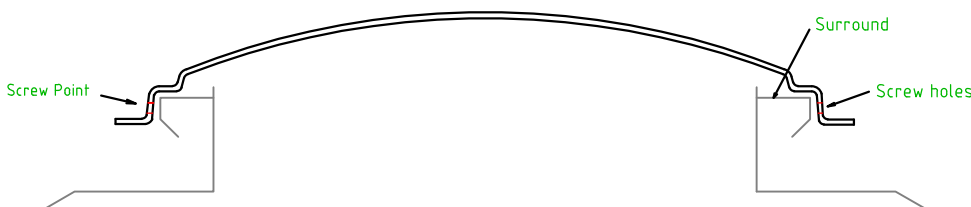

Woodroffe Skylights

Twin Lip Domes		
ORDER CODE	Overall Size "A"	Screw Points "B"
TL 400 x 400	590 x 590	550 x 550
TL 400 x 750	590 x 940	550 x 900
TL 400 x 900	590 x 1090	550 x 1050
TL 400 x 1200	590 x 1390	550 x 1350
TL 500 x 500	690 x 690	650 x 650
TL 500 x 750	690 x 940	650 x 900
TL 500 x 1000	690 x 1190	650 x 1150
TL 600 x 600	790 x 790	750 x 750
TL 600 x 800	790 x 990	750 x 950
TL 600 x 1200	790 x 1390	750 x 1350
TL 800 x 800	990 x 990	950 x 950
TL 900 x 900	1090 x 1090	1050 x 1050
TL 900 x 1200	1090 x 1390	1050 x 1350
TL 1050 x 1050	1240 x 1240	1200 x 1200
TL 1200 x 1200	1390 x 1390	1350 x 1350

Single Lip Domes		
ORDER CODE	Overall Size "A"	Screw Points "B"
SL 400 x 400	490 x 490	450 x 450
SL 400 x 750	490 x 840	450 x 800
SL 550 x 550	640 x 640	600 x 600
SL 550 x 750	640 x 840	600 x 800
SL 600 x 600	690 x 690	650 x 650
SL 750 x 750	840 x 840	800 x 800

Round Suntube Domes		
Order code	Overall Size Measurement "A"	Screw Points Measurement "B"
R 350	390	345
R 400	440	395
R 500	540	495
R 550	590	545

Woodroffe Skylights domes sit over the skylight surround and are screwed through the dome wall into the surround. (Side fixed)