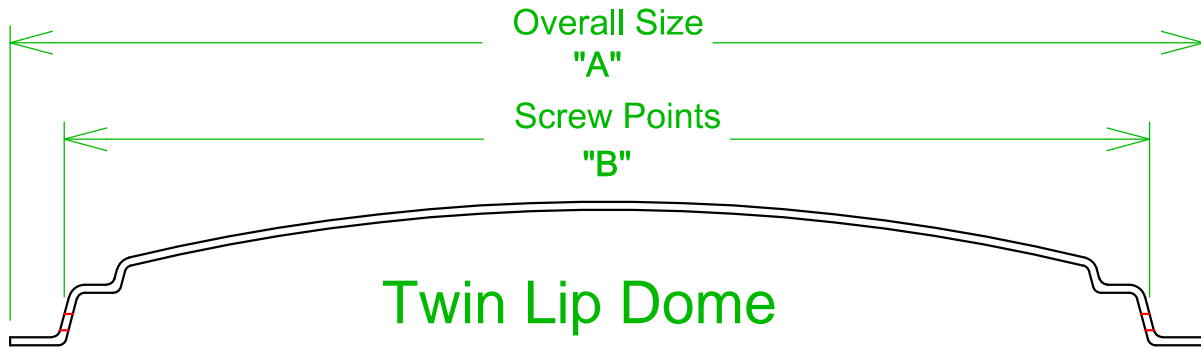

Woodroffe Skylights

Twin Lip Domes		
ORDER CODE	Overall Size "A"	Screw Points "B"
TL 400 x 400	590 x 590	550 x 550
TL 400 x 750	590 x 940	550 x 900
TL 400 x 900	590 x 1090	550 x 1050
TL 400 x 1200	590 x 1390	550 x 1350
TL 500 x 500	690 x 690	650 x 650
TL 500 x 750	690 x 940	650 x 900
TL 500 x 1000	690 x 1190	650 x 1150
TL 600 x 600	790 x 790	750 x 750
TL 600 x 800	790 x 990	750 x 950
TL 600 x 1200	790 x 1390	750 x 1350
TL 800 x 800	990 x 990	950 x 950
TL 900 x 900	1090 x 1090	1050 x 1050
TL 900 x 1200	1090 x 1390	1050 x 1350
TL 1050 x 1050	1240 x 1240	1200 x 1200
TL 1200 x 1200	1390 x 1390	1350 x 1350

Single Lip Domes		
ORDER CODE	Overall Size "A"	Screw Points "B"
SL 400 x 400	490 x 490	450 x 450
SL 400 x 750	490 x 840	450 x 800
SL 550 x 550	640 x 640	600 x 600
SL 550 x 750	640 x 840	600 x 800
SL 600 x 600	690 x 690	650 x 650
SL 750 x 750	840 x 840	800 x 800

Round Suntube Domes		
Order code	Overall Size Measurement "A"	Screw Points Measurement "B"
R 350	390	345
R 400	440	395
R 500	540	495
R 550	590	545

Woodroffe Skylights domes sit over the skylight surround and are screwed through the dome wall into the surround. (Side fixed)